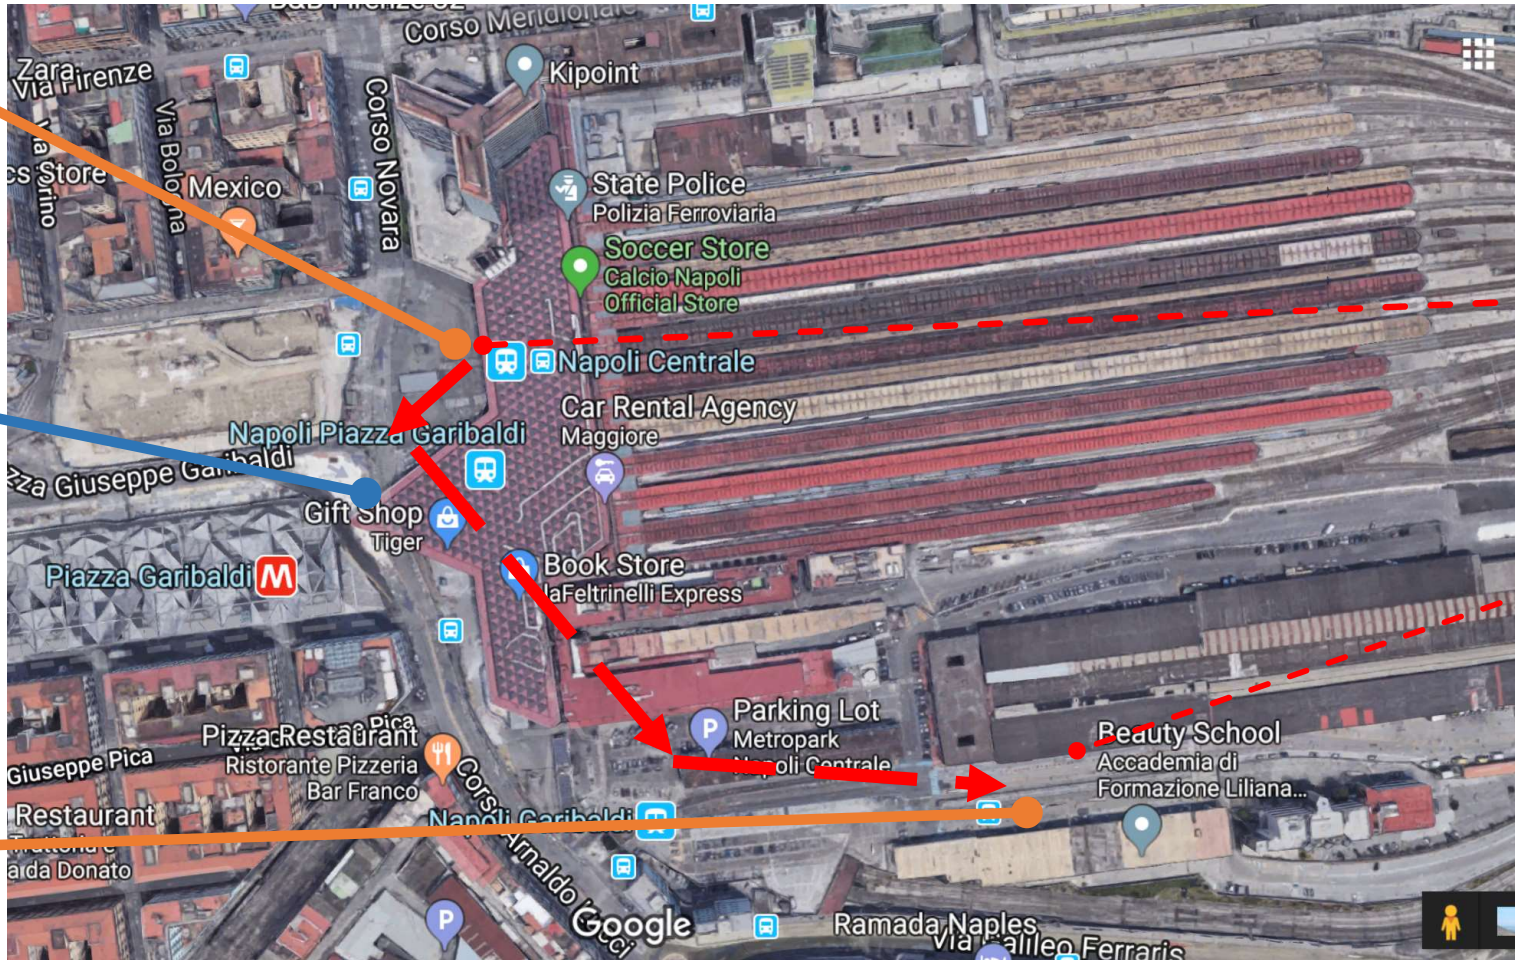

Bus stop at Naples Central Station

Naples Central Station (exit on Piazza Garibaldi)

ALIBUS (5€) to Naples Capodichino Airport

Intercity BUS (Metropark) TERMINAL to Potenza (10,10€) etc.

Less than 200 metres walk distance